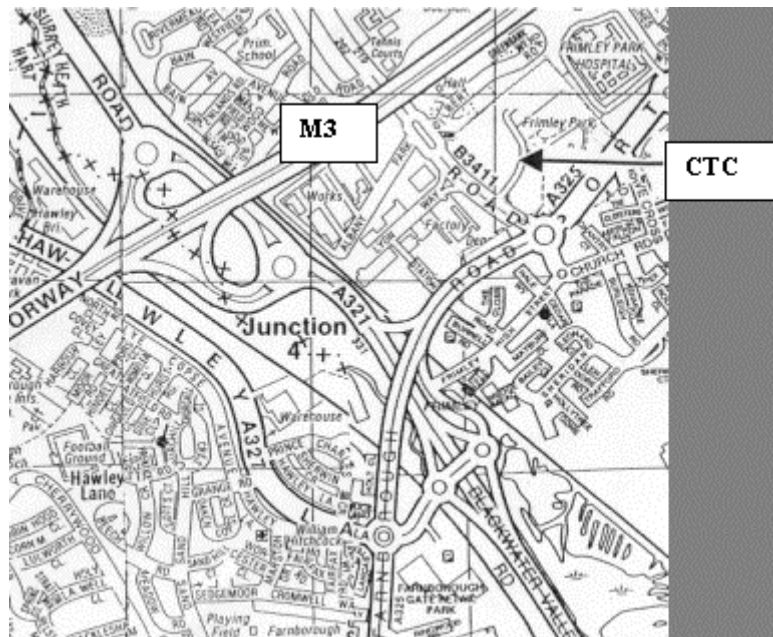

## LOCATION

Reproduced by permission of Geographers' A-Z Map Co. Ltd. ©Crown Copyright 2005.  
All rights reserved.  
Licence number 100017302.

For more maps, input our postcode, GU16 7HD, to either  
[www.streetmap.co.uk](http://www.streetmap.co.uk) or [www.multimap.com](http://www.multimap.com)

## Route To CTC Frimley From M3, Junction 4

From Junction 4, follow signs for FARNHAM, ALDERSHOT and FARNBOROUGH. On leaving the roundabout on the SOUTH side of M3 on the **A 331**, keep to the left-hand lane and immediately take the slip road signed CAMBERLEY AND FRIMLEY, the **A 325**. The Hospital **A&E** is also signed. On the A325 keep to the LEFT lane and at the roundabout turn LEFT signed **B 3411** CAMBERLEY.

This is the FRIMLEY ROAD and the entrance to CTC is 100 metres on your RIGHT – off the opposite side of the dual carriageway. To get to it, proceed up FRIMLEY ROAD for 300 metres to the roundabout (before the Motorway Bridge) and go round the roundabout and back down the other carriageway. The entrance to CTC is just before the second directional signboard and is signed '**Cadet Training Centre**'. Frimley Park is a large white manor house set in its own grounds.